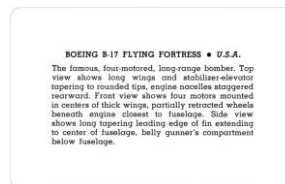

Card-O “Aircraft Recognition Cards” (R112-9)

Typical R112-9 Card Front

American Card Catalog No.: **R112-9**
 Title: **Card-O “Aircraft Recognition Cards”**
 Manufacturer: **Leaf Gum Company**
 Card Dimensions: **2¼ x 3½ inches**
 Number of Cards: **9**
 Numbering: **unnumbered**
 Country of Origin: **United States of America**
 Circa: **World War II**