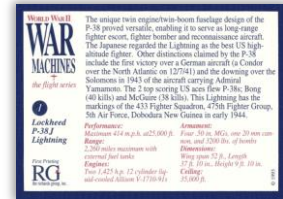

World War II War Machines – The Flight Series

Title:..... World War II Machines – The Flight Series
 Manufacturer:..... The Richards Group
 American Card Catalog No.:..... n/a
 Number of Cards/ Numbering:..... 100 / 1 to 100
 Card Dimensions:..... 2½ x 3½ inches
 Circa:..... 1993
 Country of Origin:..... United States of America