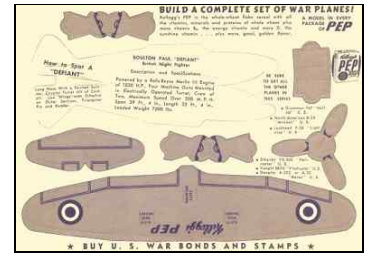

# F273-18 "Model Warplane Series"

## Kellogg's Pep

American Card Catalog Number:..... F273-18  
 Series Title:..... Model Warplane Series  
 Manufacturer:..... Kellogg's Pep  
 Card Dimensions:..... 5" x 7"  
 Number of Cards in Set:..... 28 (4 sets of 7)  
 Card Numbers:..... unnumbered  
 Country of Origin:..... United States of America  
 Circa:..... World War II

#### Set 4

- Avro "Lancaster"
- Curtiss SB2C-1C "Helldiver"
- Douglas C-54 "Skymaster"
- Handley-Page "Hampden"
- Lockheed B-34 "Ventura"
- Lockheed C-69 "Constellation"
- Russian I-18 Fighter